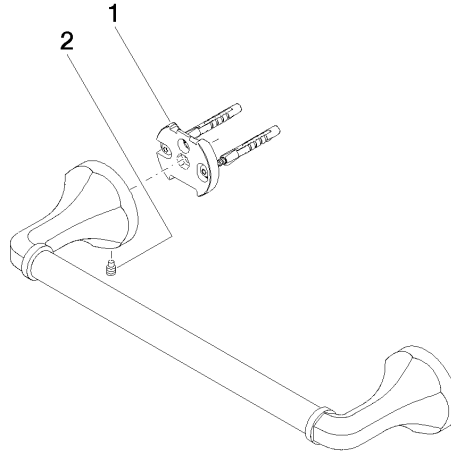

83 030 361

- gauge 300 mm
- width 360mm
- height 60 mm
- rosette Ø 60 mm
- 90mm projection

	Chrome	83 030 361-00
	Brushed Platinum	83 030 361-06
	Platinum	83 030 361-08
	Durabress (23kt Gold)	83 030 361-09
	Brushed Durabress (23kt Gold)	83 030 361-28
	Brushed Dark Platinum	83 030 361-99

Recommended miscellaneous

MADISON Mounting for towel bar/tumbler mounting on two sides - 12 358 970 90

- for towel bar mounting plus towel bar mounting on back.

83 030 361

mm [inches]

83 030 361

Spare parts list

No.	Item Number	Name	Quantity used	Delivery time
1	05 17 97 507 00 90	fixing set	2	2
2	04 31 11 140 00 90	pin	2	2