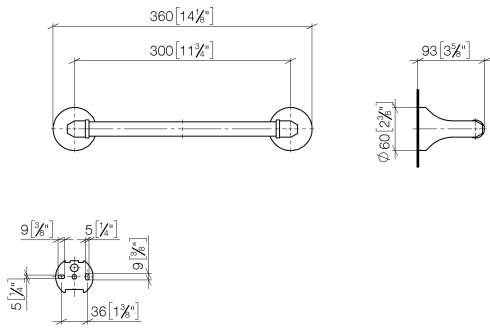

83 030 361

- gauge 300 mm
- width 360mm
- height 60 mm
- rosette Ø 60 mm
- 90mm projection

	Chrome	83 030 361-00
	Brushed Platinum	83 030 361-06
	Platinum	83 030 361-08
	Durabress (23kt Gold)	83 030 361-09
	Brushed Durabress (23kt Gold)	83 030 361-28
	Brushed Dark Platinum	83 030 361-99

Recommended miscellaneous

MADISON Mounting for towel bar/tumbler mounting on two sides - 12 358 970 90

- for towel bar mounting plus towel bar mounting on back.

83 030 361

mm [inches]

83 030 361

Spare parts list

No.	Item Number	Name	Quantity used	Delivery time
1	05 17 97 507 00 90	fixing set	2	2
2	04 31 11 140 00 90	pin	2	2